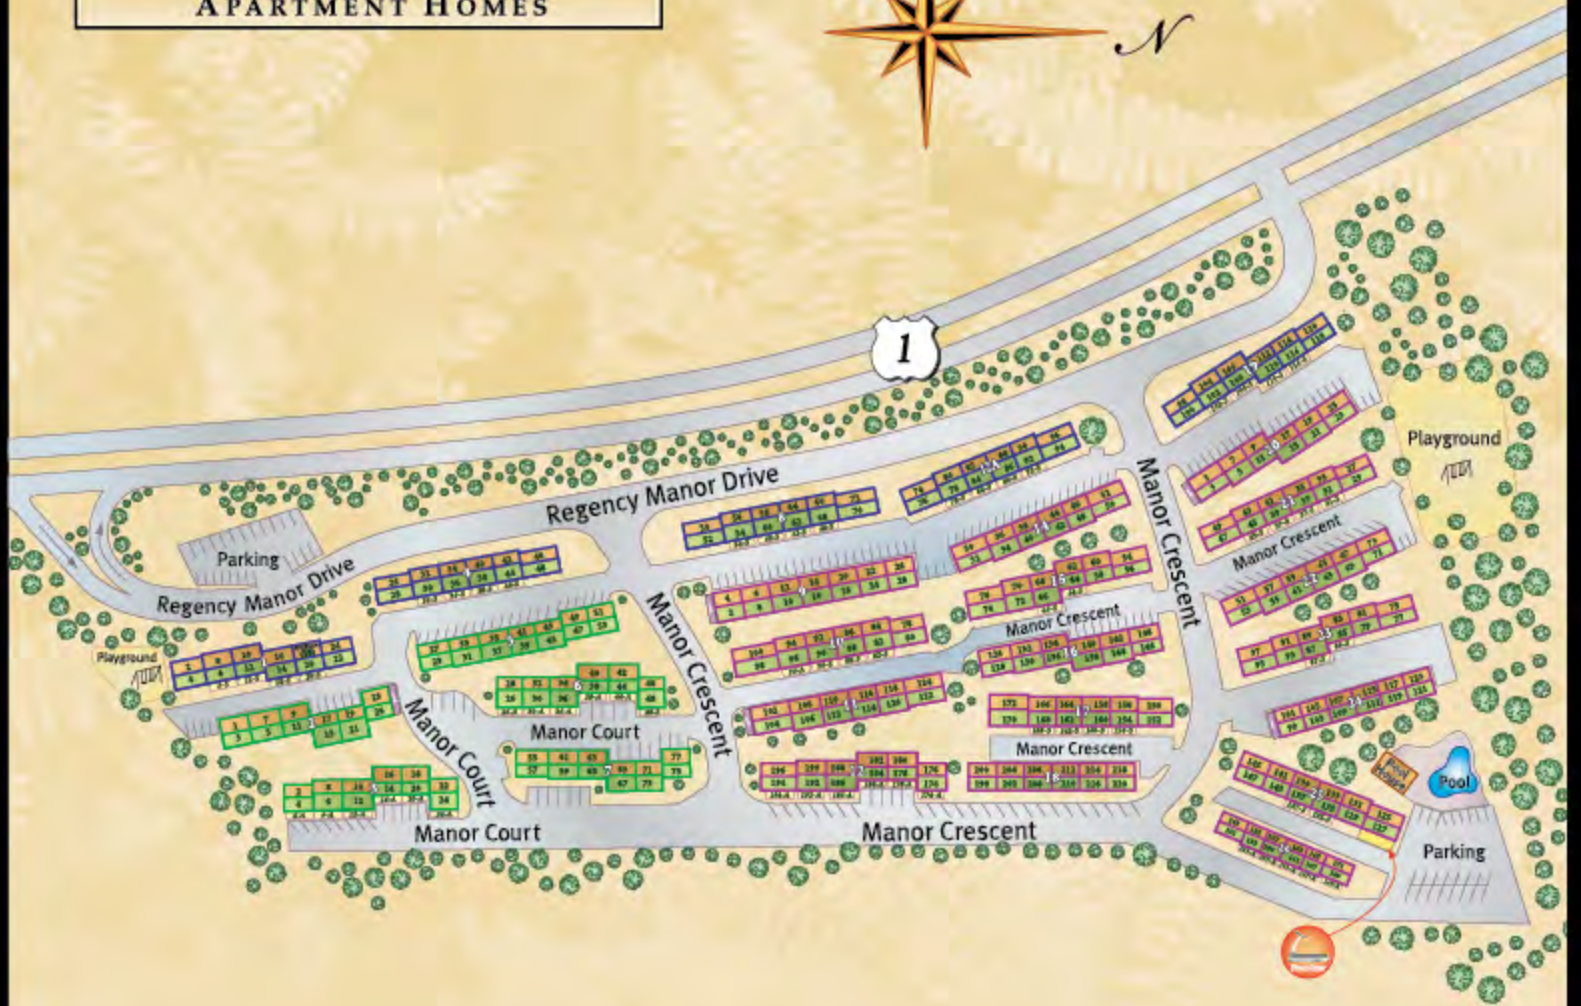

# SITE MAP

**RARITAN CROSSING**

**APARTMENT HOMES**

-  = Laundry Facilities
-  = Studio / 1 Bedroom Apartments
-  = Regency Manor Drive Buildings
-  = Manor Crescent Buildings
-  = Manor Court Buildings

### Raritan Crossing

18 Regency Manor Drive, Bldg. #1, New Brunswick

- 1 Newark International Airport  
10 Toler Place, Newark - 23.28 miles
- 2 Rutgers University  
33 Livingston Ave., New Brunswick - 4.97 miles
- 3 St. Peter's University Hospital  
254 Easton Ave., New Brunswick - 6.22 miles
- 4 Robert Wood Johnson University Hospital  
1 Robert Wood Johnson Place, New Brunswick - 4.07 miles
- 5 Woodrow Wilson Elementary School  
133 Tunison Rd., New Brunswick - 4.45 miles

**Directions:** Raritan Crossing is on Route 1 directly across from Loews Multiplex Theater.

**From Turnpike:** From Exit 9, follow Route 18 North 1/2 mile to Route 1 North. Raritan Crossing is 1/4 mile on the right.